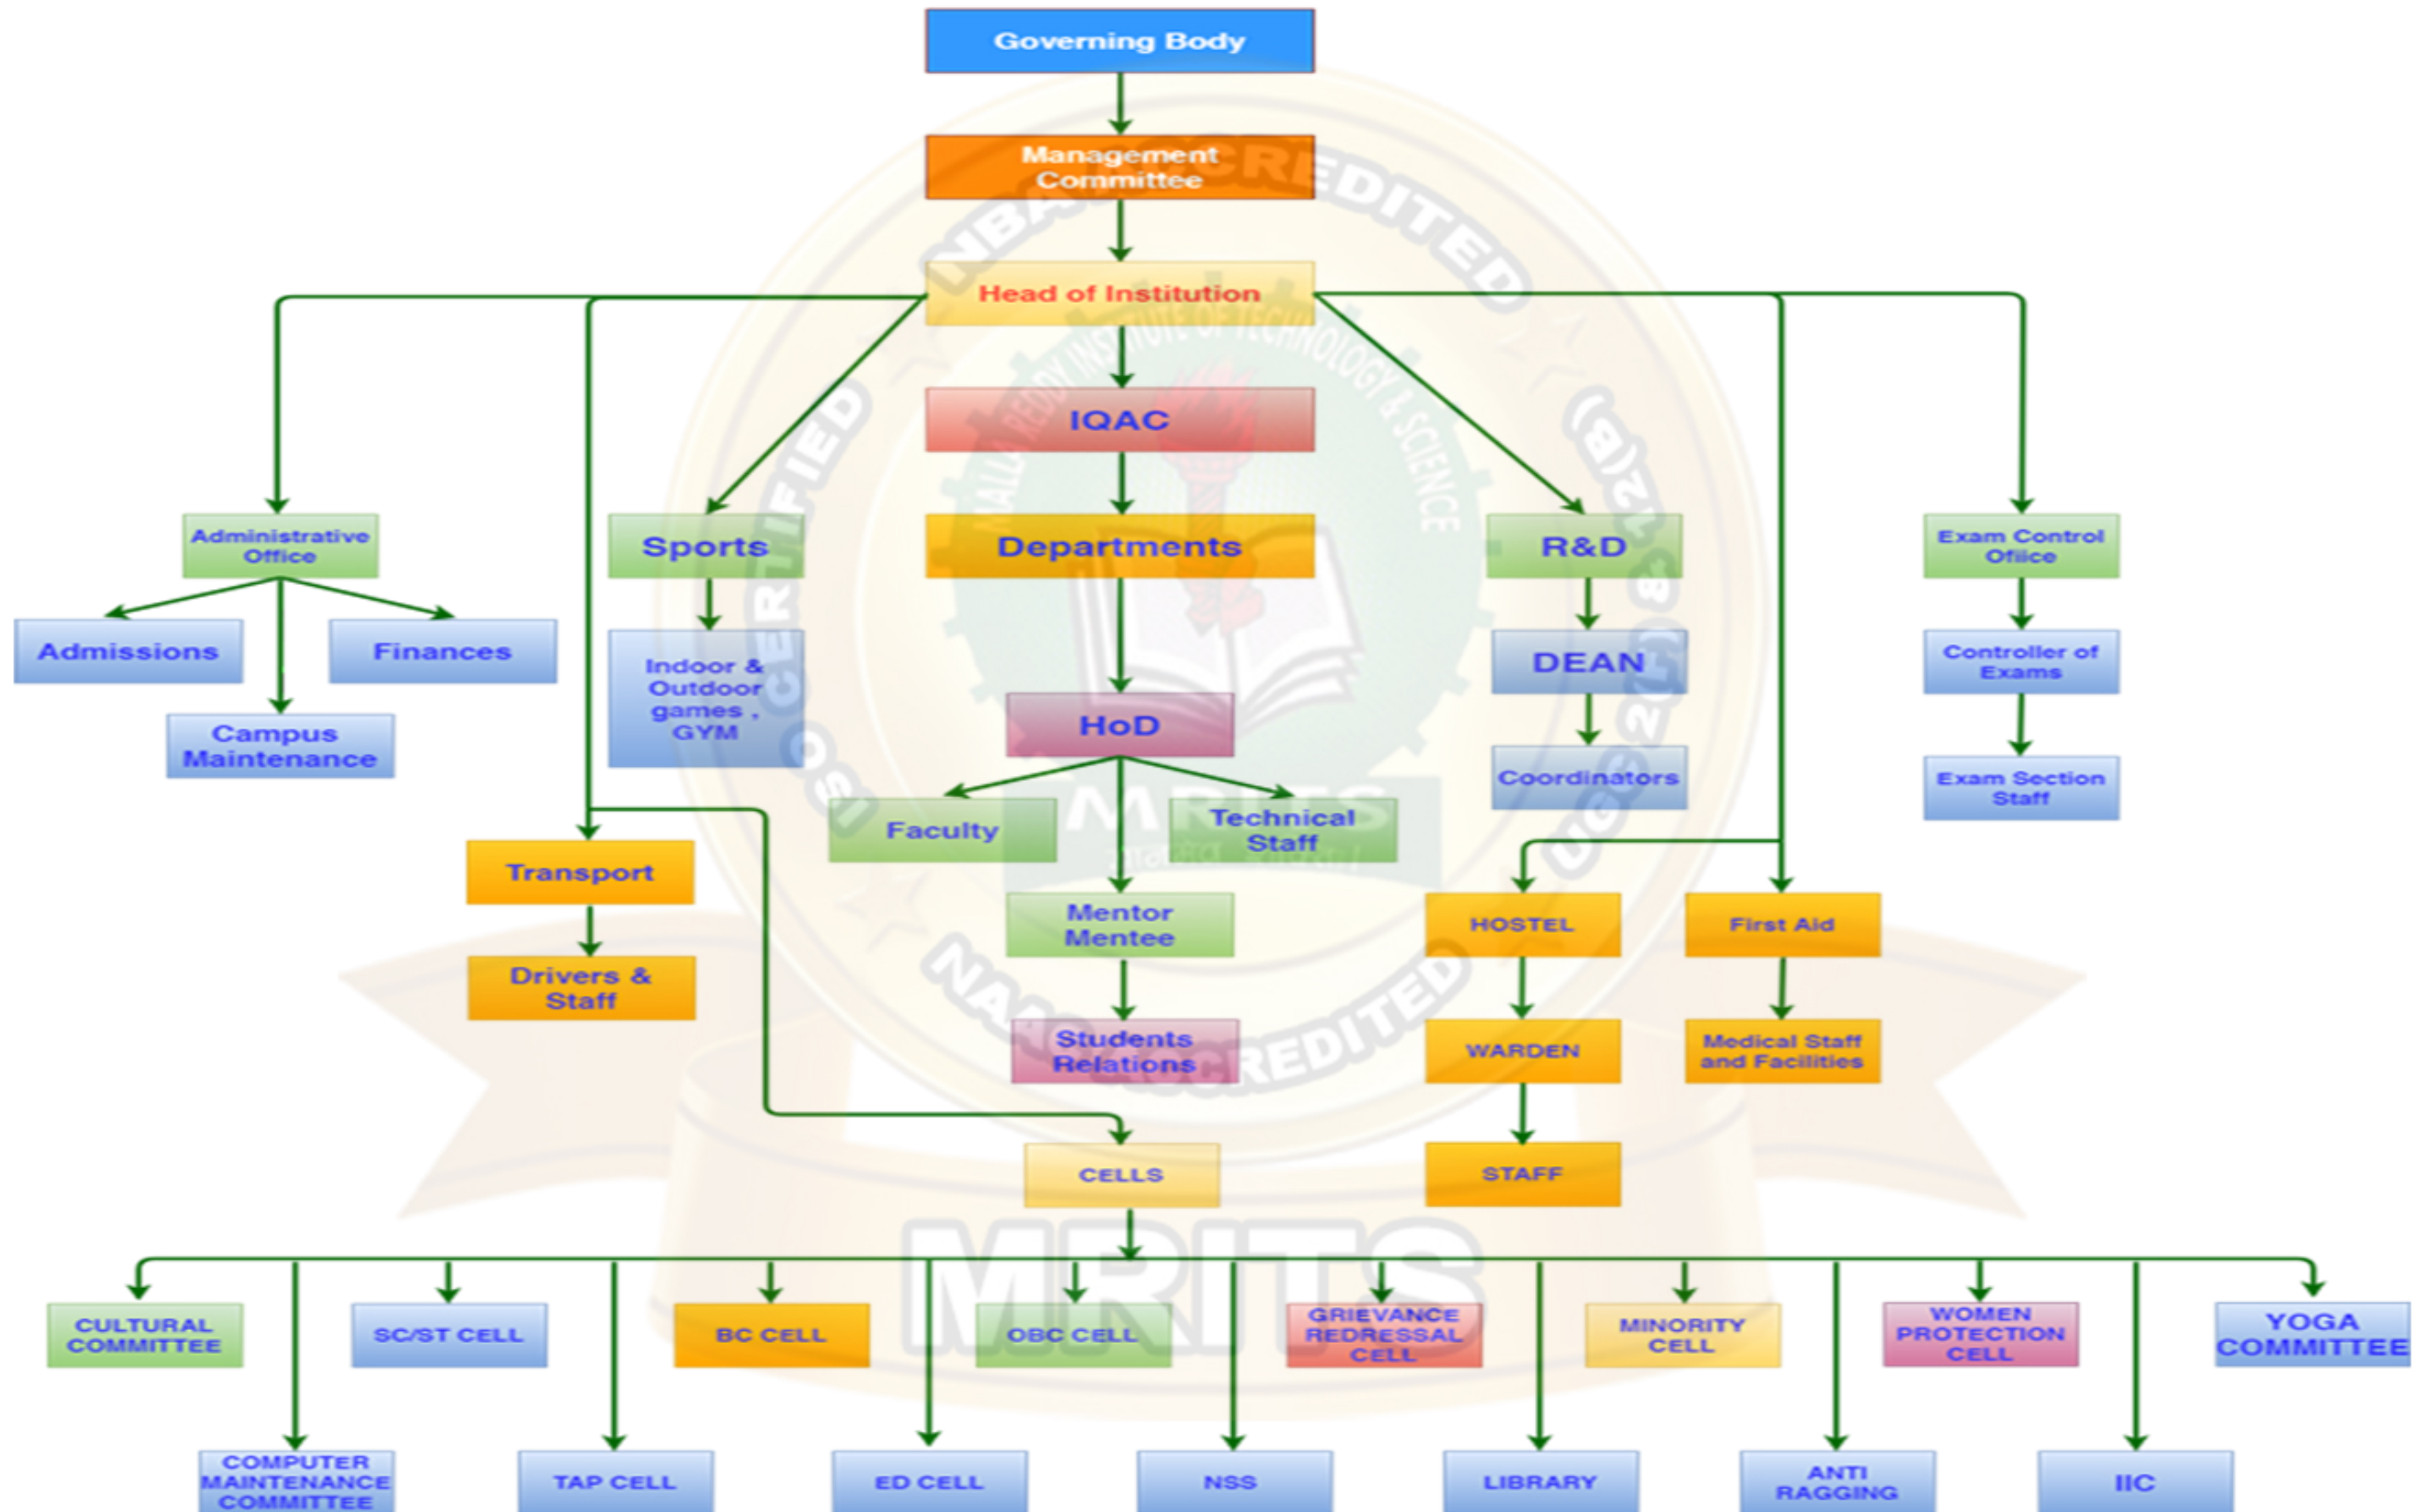

MALLA REDDY INSTITUTE OF TECHNOLOGY & SCIENCE

INSTITUTIONAL ORGANOGRAM